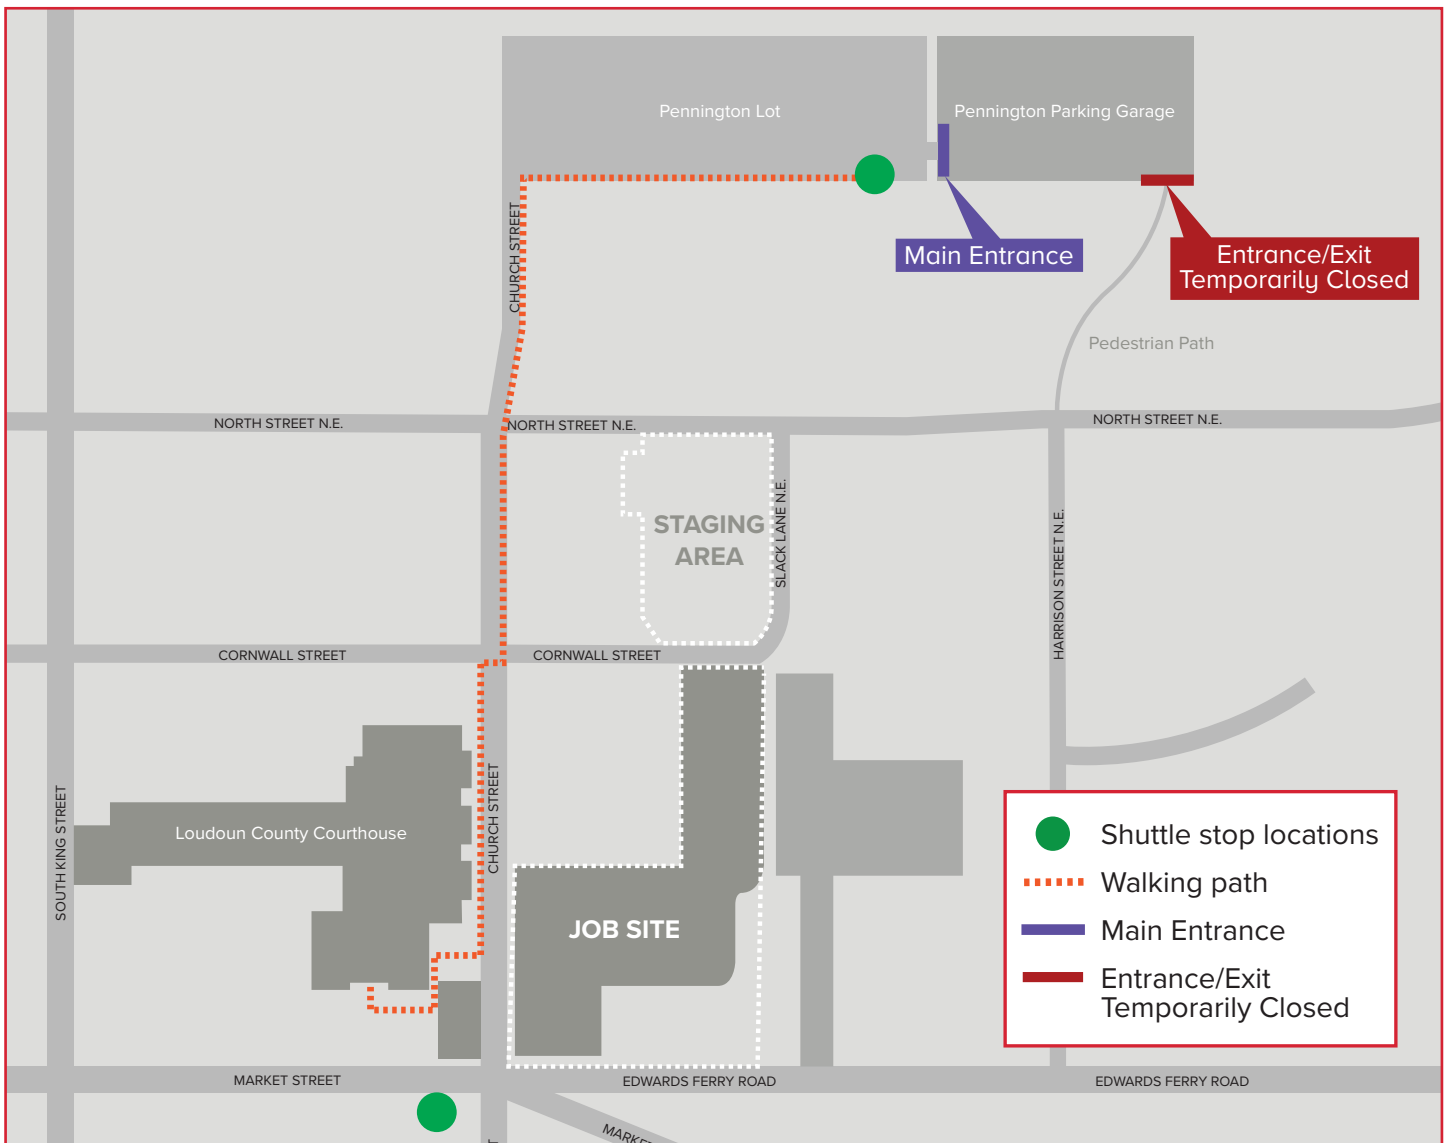

## Courthouse Visitors: Free public parking available in the Pennington Parking Garage and lot.

Shuttle service to and from the Pennington Garage and Loudoun County Courthouse approximately every 10 minutes.

**Operating Hours:** Monday through Friday 7:30 a.m. to 5:30 p.m.

Please note the garage's southeast pedestrian entrance/exit is temporarily closed. All pedestrians should enter and exit the garage through the main entrance located off of the Pennington Lot.