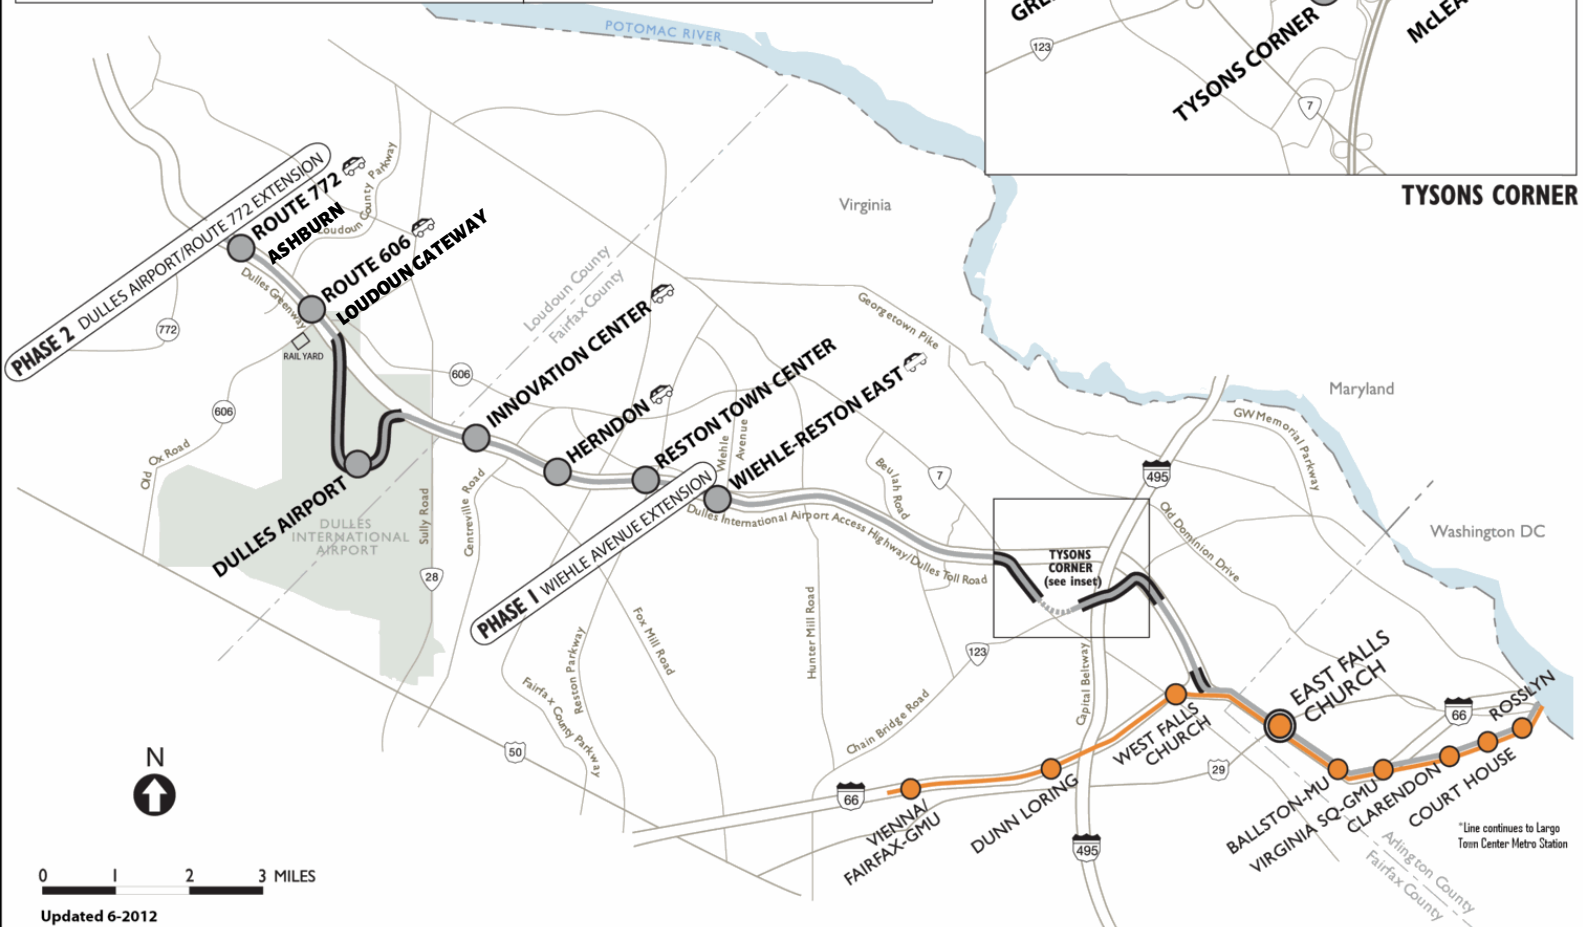

0 1 2 3 MILES

Updated 6-2012