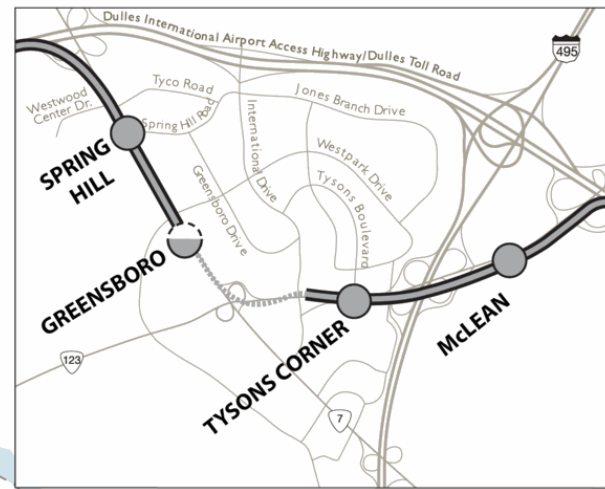

LEGEND

- Existing Orange Line Track and Station
- Transfer Station
- Parking
- New Station
- Partially Below Surface Station
- Surface Track
- Elevated Track
- Underground Track

TYSONS CORNER