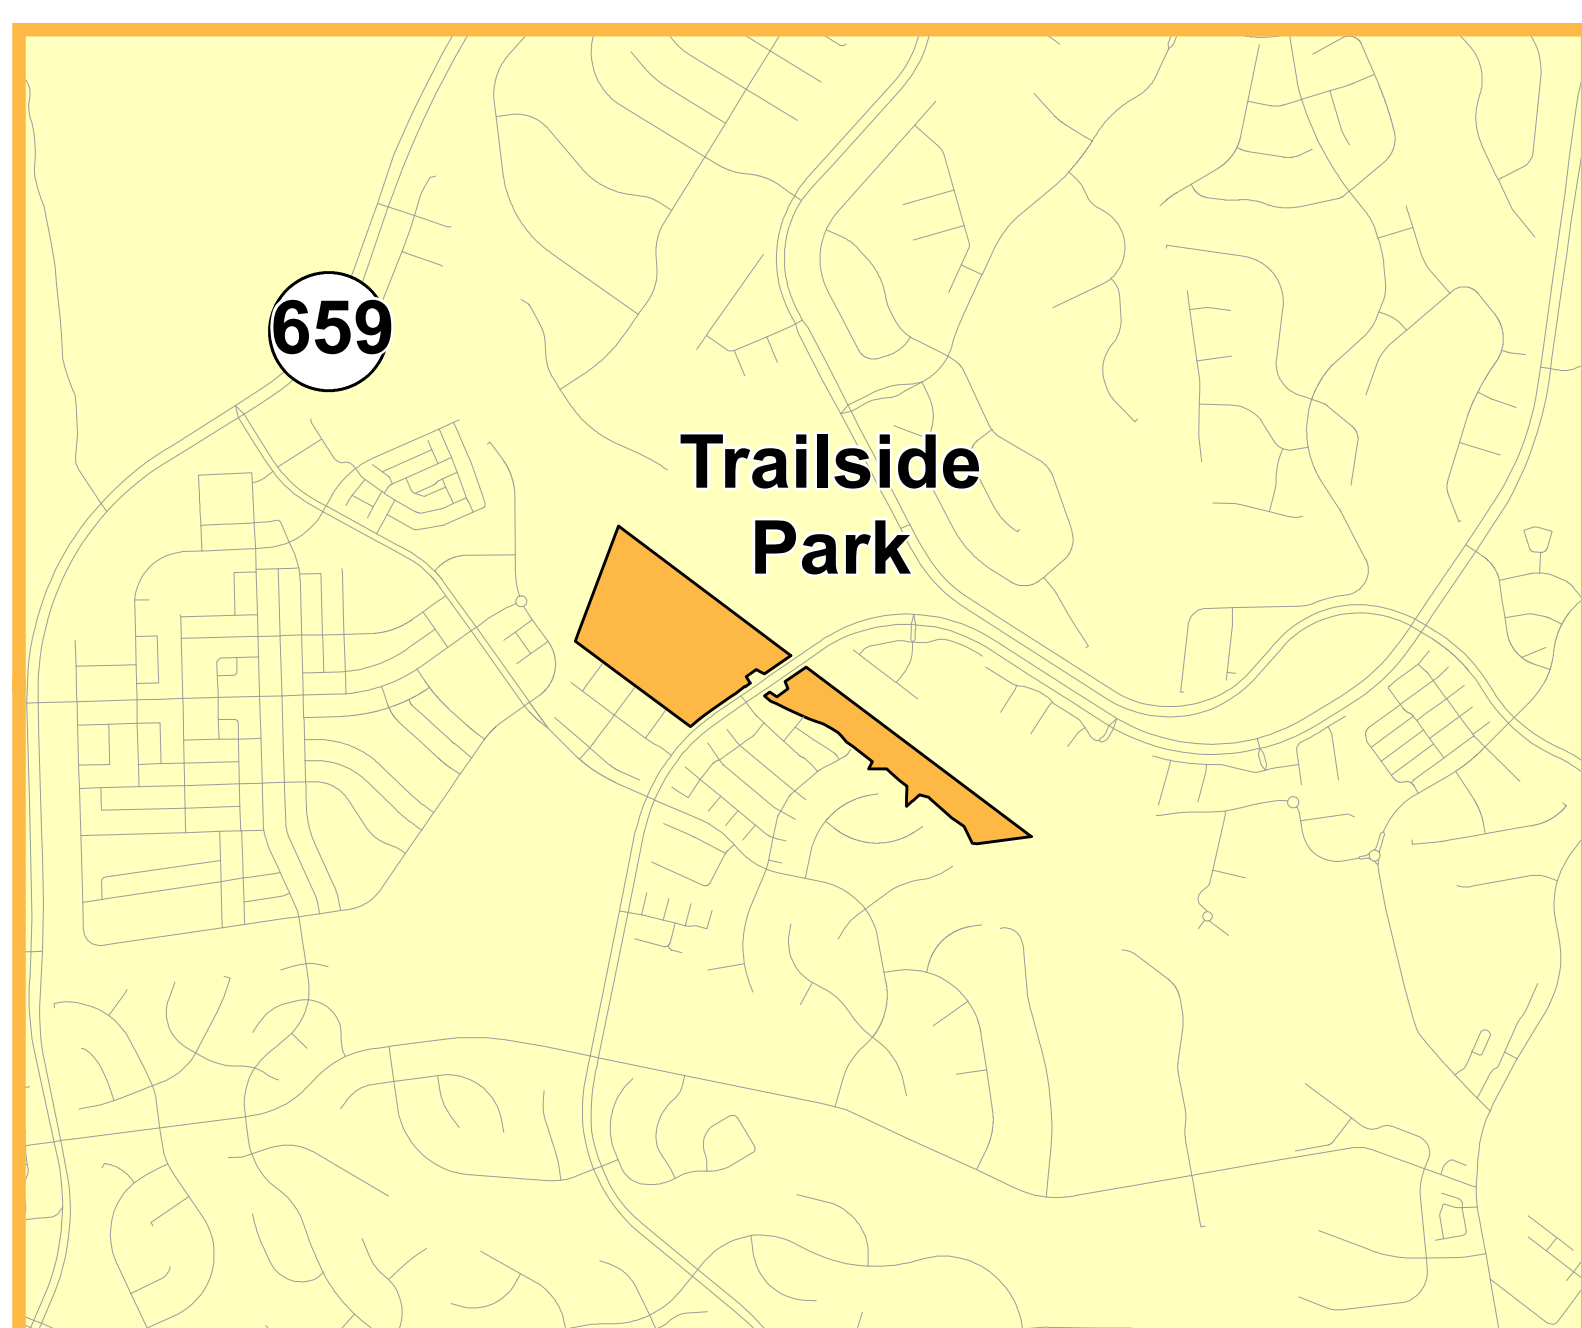

Trailside Park

20375 Claiborne Pkwy
Ashburn, VA 20147

Phone: (703)777-0343

Park Hours: Dawn to 9pm*

Surrounding Area

Park Features

Parking

Public Restroom

Playground

In-Line Hockey Rink

Concessions

Office of Mapping & Geographic Information
Map Number 2021-343 Date: October 18, 2021