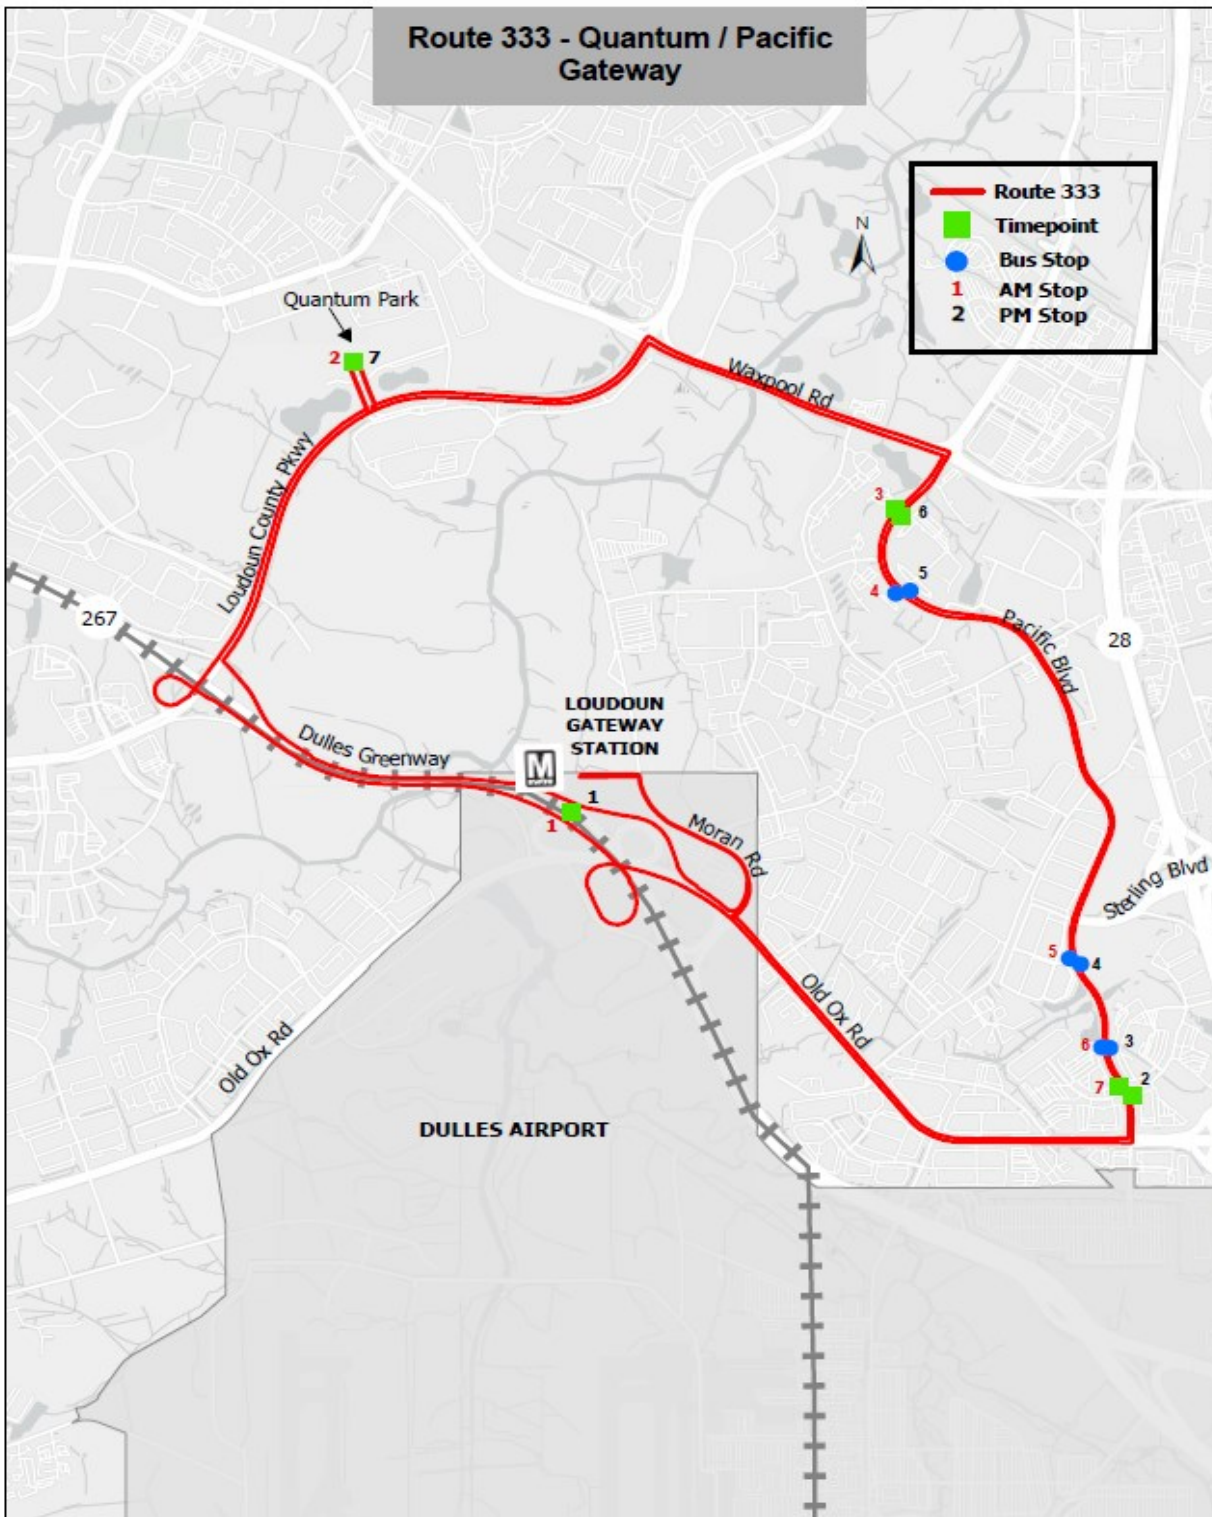

Route 333 - Quantum / Pacific Gateway

333

Effective July 1, 2023

Quantum-Pacific-Gateway Loop

Loudoun Gateway Metro Station Bus Bay E

Weekday service only

For fares and important information about the bus system, visit loudoun.gov/riderinformation.

333 Quantum-Pacific-Gateway Loop/Loudoun Gateway Metro Station

Depart Loudoun Gateway Station Bus Bay E	Quantum Park	Pacific Blvd @ AOL Way	Pacific Blvd & Business Court	Arrive Loudoun Gateway Station Bus Bay E
				
1 	2 	3 	7 	1 

333 Quantum-Pacific-Gateway Loop/Loudoun Gateway Metro Station

Depart Loudoun Gateway Station Bus Bay E	Pacific Blvd @ Indian Creek Drive	Pacific Blvd @ AOL Way	Quantum Park	Arrive Loudoun Gateway Station Bus Bay E
				
1 	2 	6 	7 	1 

BUS STOP NUMBER/BUS STOP NAME
1. Loudoun Gateway Metro Station 
2. Quantum Park 
3. Pacific Blvd @ AOL Way 
4. Raytheon on Pacific Blvd
5. Pacific Blvd @ Global Plaza
6. Pacific Blvd near CBP
7. Pacific Blvd @ Business Court 
1. Loudoun Gateway Metro Station 
 Timepoint
Buses stop at all locations listed above.