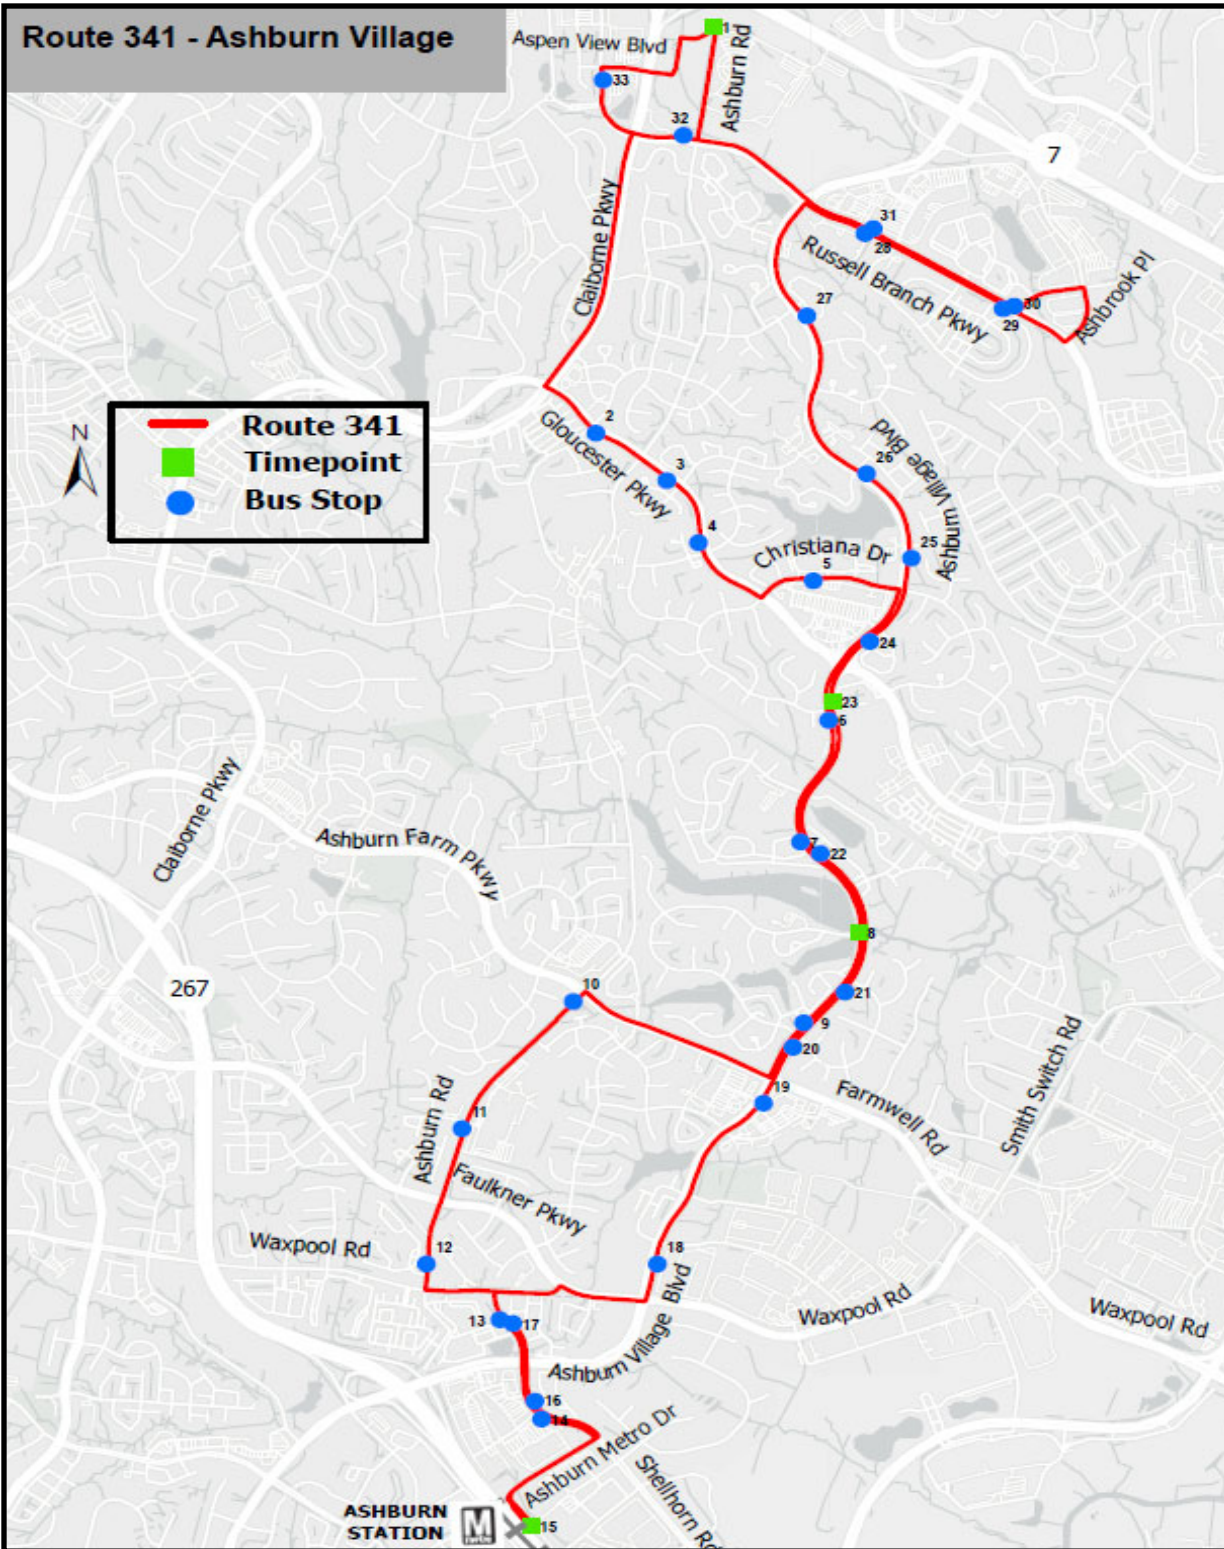

## Route 341 - Ashburn Village

## Ashburn Village

## Weekday AM Service Southbound Northbound

<b>4:50</b>	<b>5:00</b>	<b>5:08</b>	<b>5:09</b>	<b>5:19</b>	<b>5:31</b>
<b>5:32</b>	<b>5:42</b>	<b>5:50</b>	<b>5:54</b>	<b>6:04</b>	<b>6:16</b>
<b>6:17</b>	<b>6:27</b>	<b>6:35</b>	<b>6:50</b>	<b>7:00</b>	<b>7:12</b>
<b>7:13</b>	<b>7:23</b>	<b>7:31</b>	<b>7:36</b>	<b>7:46</b>	<b>7:58</b>
<b>7:59</b>	<b>8:09</b>	<b>8:17</b>	<b>8:22</b>	<b>8:32</b>	<b>8:44</b>
<b>8:45</b>	<b>8:55</b>	<b>9:03</b>	—	—	—

BUS STOP NUMBER/BUS STOP NAME	
T R A V E L  D I R E C T I O N  ↓	1. Ashburn Rd @ Ashburn Chase Apartment 
	2. Gloucester Pkwy @ Deerview Dr
	3. Gloucester Pkwy @ Amity Pl
	4. Gloucester Pkwy @ Grottoes Dr
	5. Christiana Dr @ Cornstalk Ter
	6. Ashburn Village Blvd @ Tavern Dr
	7. Ashburn Village Blvd @ Bruceton Mills Circle
	8. Ashburn Village Blvd @ Cheltenham Circle North 
	9. Ashburn Village Blvd @ Cheltenham Circle South
	10. Ashburn Rd @ Farmwell Rd/Ashburn Farm Pkwy
	11. Ashburn Rd @ Suzanne Hope Way
	12. Ashburn Rd @ Epsom Ter
	13. Shellhorn Rd @ High Rock Ter
	14. Shellhorn Rd @ Greenway Corporate Dr
	15. Ashburn Metro Station 
	16. Shellhorn Rd @ Blossom Hill Ter
	17. Shellhorn Rd @ Ryan Park Ter
	18. Ashburn Village Blvd @ Red Rum Dr
	19. Ashburn Village Blvd @ Farmwell Rd
	20. Ashburn Village Blvd @ Fultonham Circle South
	21. Ashburn Village Blvd @ Fultonham Circle North
	22. Ashburn Village Blvd @ Mossy Glenn Ter
	23. Ashburn Village Blvd @ Mistletoe Ter 
	24. Ashburn Village Blvd @ Apollo Ter
	25. Ashburn Village Blvd @ Pavilion Pkwy
	26. Ashburn Village Blvd @ Quiet Walk Ter
	27. Ashburn Village Blvd @ Gala Circle
	28. Russell Branch Pkwy near Waltonwood
	29. Russell Branch Pkwy @ Lumbee Way
	30. Russell Branch Pkwy @ Atwater Dr
	31. Russell Branch Pkwy @ Ashbrook Marketplace Plaza
	32. Russell Branch Pkwy @ Ashburn Rd
	33. Russell Branch Pkwy @ Aspen View Blvd
 <b>Timepoint</b>	
Buses stop at all locations listed above.	