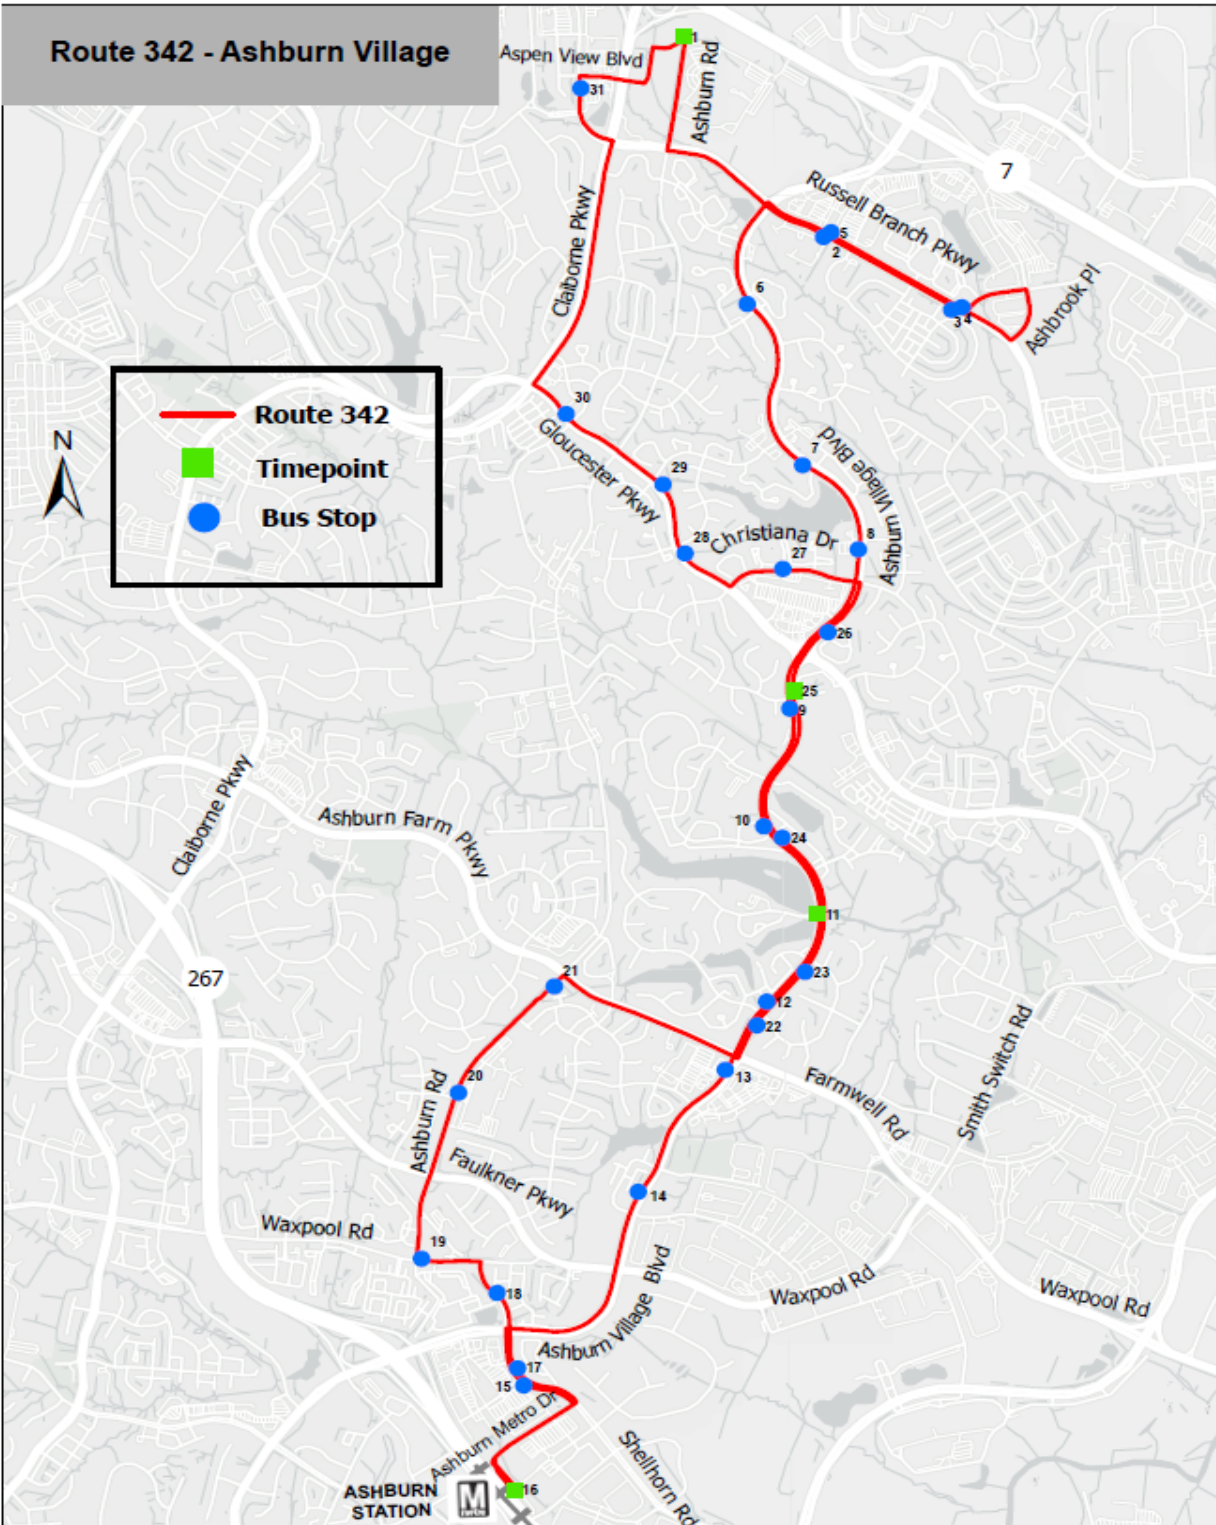

Route 342 - Ashburn Village

342

Effective May 1, 2023

Ashburn Village

Ashburn Metro Station North Bus Bay E

Weekday service only

For fares and important information
about the bus system, visit
loudoun.gov/riderinformation.

BUS STOP NUMBER/BUS STOP NAME	
T R A V E L D I R E C T I O N ↓	1. Ashburn Rd @ Ashburn Chase Apartments
	2. Russell Branch Pkwy near Waltonwood
	3. Russell Branch Pkwy @ Lumbee Way
	4. Russell Branch Pkwy @ Atwater Dr
	5. Russell Branch Pkwy @ Ashbrook Marketplace Plaza
	6. Ashburn Village Blvd @ Louisa Dr
	7. Ashburn Village Blvd @ Paget Ter
	8. Ashburn Village Blvd @ Ashburn Village Sports Pavilion
	9. Ashburn Village Blvd @ Tavern Dr
	10. Ashburn Village Blvd @ Bruceton Mills Circle
	11. Ashburn Village Blvd @ Cheltenham Circle North
	12. Ashburn Village Blvd @ Cheltenham Circle South
	13. Ashburn Village Blvd @ Farmwell Rd
	14. Ashburn Village Blvd @ Romans Dr South
	15. Shellhorn Rd @ Greenway Corporate Dr
	16. Ashburn Metro Station
	17. Shellhorn Rd @ Blossom Hill Ter
	18. Shellhorn Rd @ Ryan Park Ter
	19. Waxpool Rd & Ashburn Rd
	20. Ashburn Rd @ Broad Run High School
	21. Ashburn Rd @ Farmwell Rd/Ashburn Farm Pkwy
	22. Ashburn Village Blvd @ Fultonham Circle South
	23. Ashburn Village Blvd @ Fultonham Circle North
	24. Ashburn Village Blvd @ Mossy Glenn Ter
	25. Ashburn Village Blvd @ Mistletoe Ter
	26. Ashburn Village Blvd @ Apollo Ter
	27. Christiana Dr @ Cornstalk Ter
	28. Gloucester Pkwy @ Ringold Dr
	29. Gloucester Pkwy @ Fincastle Dr
	30. Gloucester Pkwy @ Laurel Ridge Dr
	31. Russell Branch Pkwy @ Aspen View Blvd
Timepoint	
Buses stop at all locations listed above.	