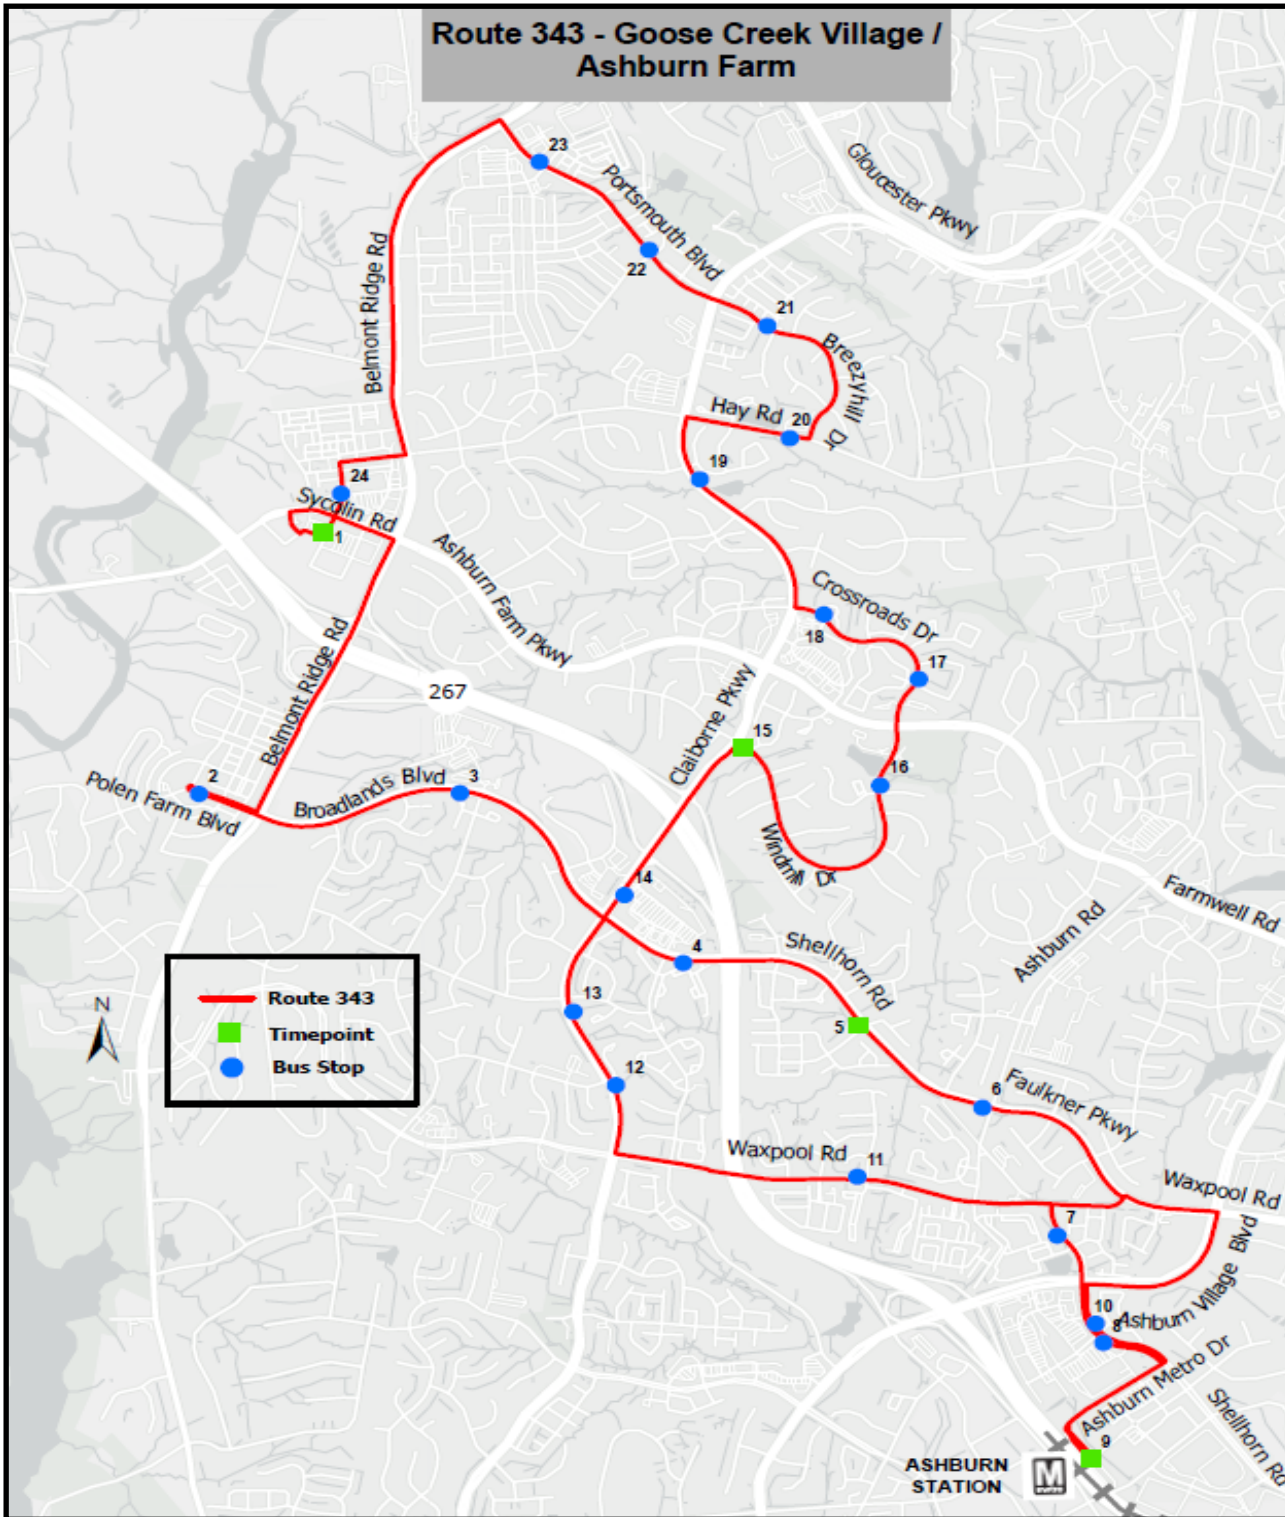

**Route 343 - Goose Creek Village / Ashburn Farm**

## Goose Creek & Ashburn Farm

# 343 Goose Creek & Ashburn Farm/Ashburn Metro Station

<b>Goose Creek Village Park &amp; Ride Lot</b> — 20785 Century Corner Drive, Ashburn 1	<b>Shellhorn Road &amp; Fullerton Street/Willow Breeze Square</b> 5	<b>Arrive Ashburn Metro Station North Bus Bay D</b>  9	<b>Depart Ashburn Metro Station North Bus Bay D</b>  9	<b>Windmill Drive &amp; Claiborne Pkwy</b> 15	<b>Goose Creek Village Park &amp; Ride Lot</b> — 20785 Century Corner Drive, Ashburn 1
---	--	---	---	--	---

BUS STOP NUMBER/BUS STOP NAME	
T R A V E L  D I R E C T I O N	1. Goose Creek Village Park & Ride Lot
	2. Polen Farm Blvd near circle
	3. Broadlands Blvd @ Chickacoan Trail Dr
	4. Broadlands Blvd @ Demott Dr
	5. Shellhorn Rd @ Fullerton St
	6. Faulkner Pkwy @ Ashburn Rd
	7. Shellhorn Rd @ High Rock Ter
	8. Shellhorn Rd @ Greenway Corporate Dr
	9. Ashburn Metro Station
	10. Shellhorn Rd @ Blossom Hill Ter
	11. Waxpool Rd @ Liverpool St
	12. Claiborne Pkwy @ Harvest Green Ter
	13. Claiborne Pkwy @ Vestals Gap Dr
	14. Claiborne Pkwy @ Broadlands Center Plaza
	15. Windmill Dr @ Claiborne Pkwy
	16. Windmill Dr @ Thistlewood Ct
	17. Crossroads Dr @ Blacksmith Sq South
	18. Crossroads Dr @ Pioneer Ridge Ter
	19. Claiborne Pkwy @ Chokeberry Sq
	20. Hay Rd near Ashburn Library
	21. Breezyhill Dr @ Alderleaf Ter
	22. Portsmouth Blvd @ Leier Pl
	23. Portsmouth Blvd @ Nightwatch St
	24. Naismith Ter @ Creek View Plaza
1. Goose Creek Village Park & Ride Lot	
 <b>Timepoint</b>	
Buses stop at all locations listed above.	