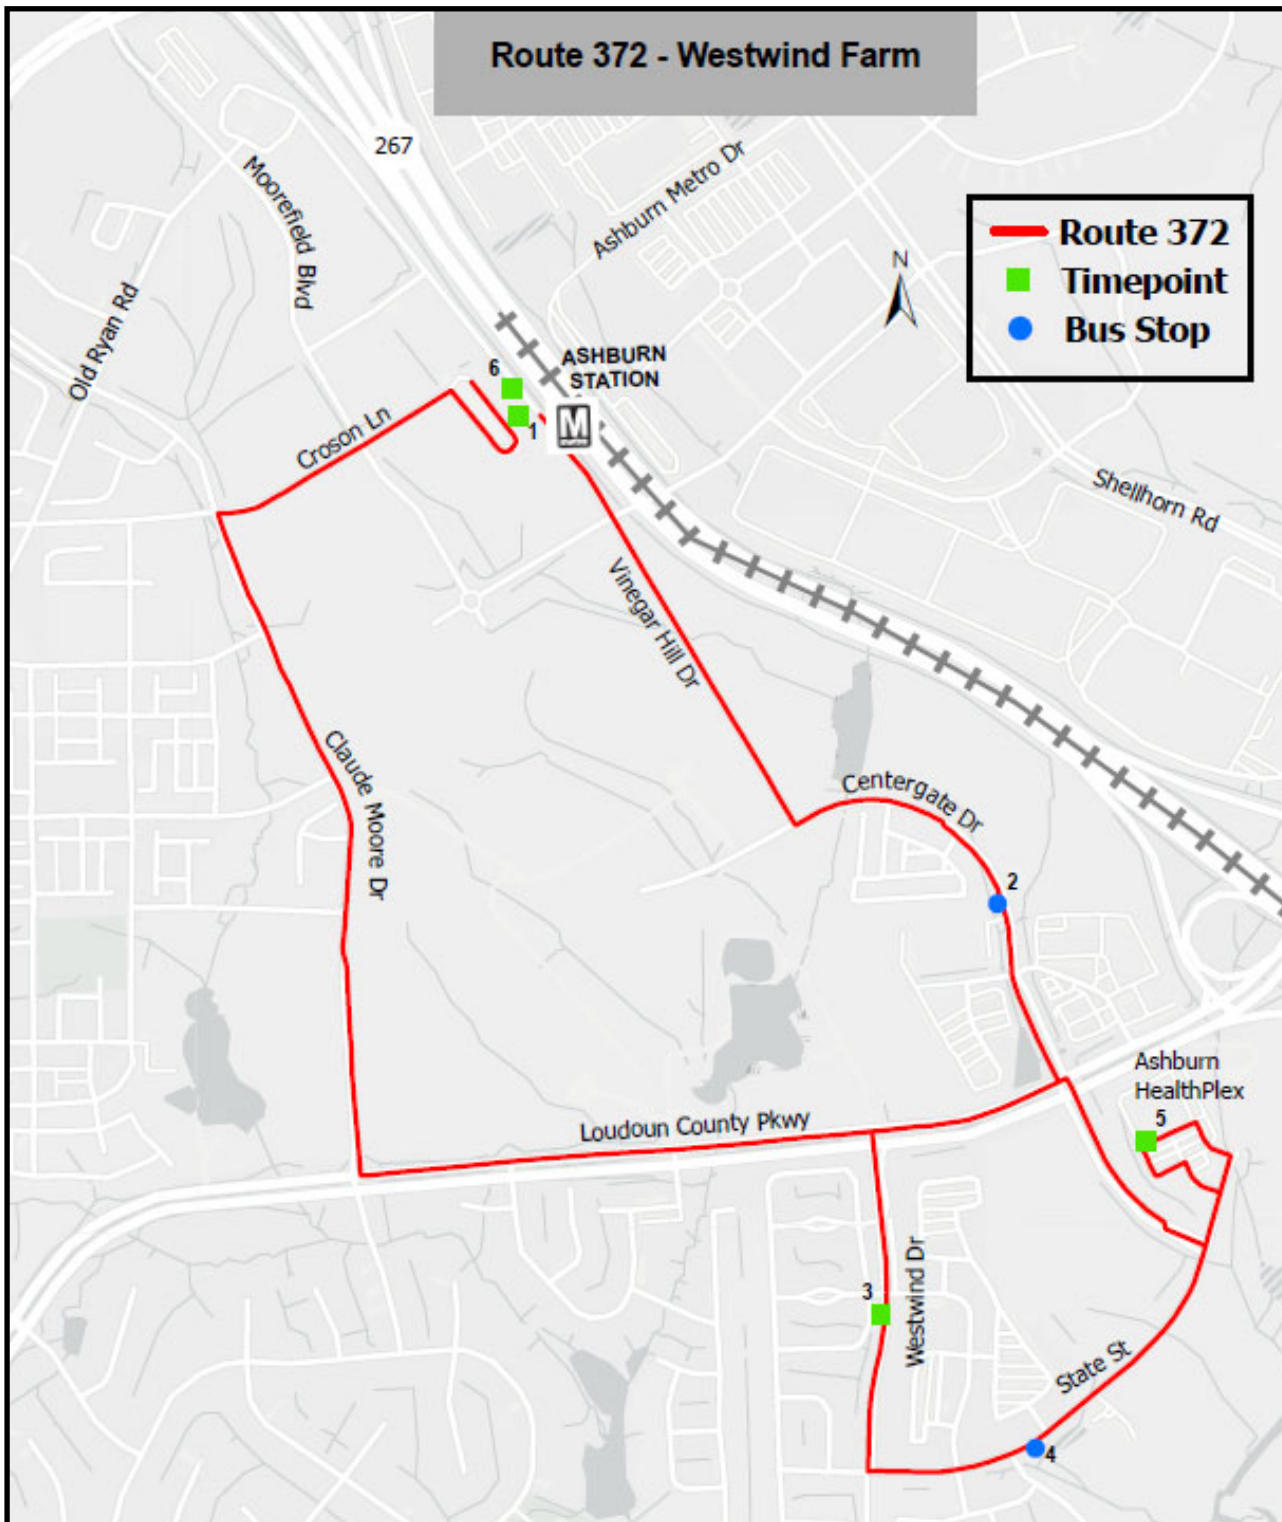

Route 372 - Westwind Farm

372

Effective May 1, 2023

Westwind Farm

Ashburn Metro Station South Bus Bay M

With stops at:

- Centergate Drive
- INOVA Healthplex

Weekday Service

372 Westwind Farm/Ashburn Metro Station

Depart Ashburn Metro Station South Bus Bay M  1	Westwind Drive @Maison Blanc Square 3	INOVA Ashburn Healthplex 5	Arrive Ashburn Metro Station South Kiss & Ride  6
--	--	---	--

BUS STOP NUMBER/BUS STOP NAME	
1.	Ashburn Metro Station—South Bus Bay M 
2.	Centergate Dr
3.	Westwind Dr @ Maison Blanc Sq 
4.	State St @ Thorncroft Ter
5.	INOVA Ashburn Healthplex 
6.	Ashburn Metro Station—South Kiss & Ride 
	Timepoint
Buses stop at all locations listed above.	