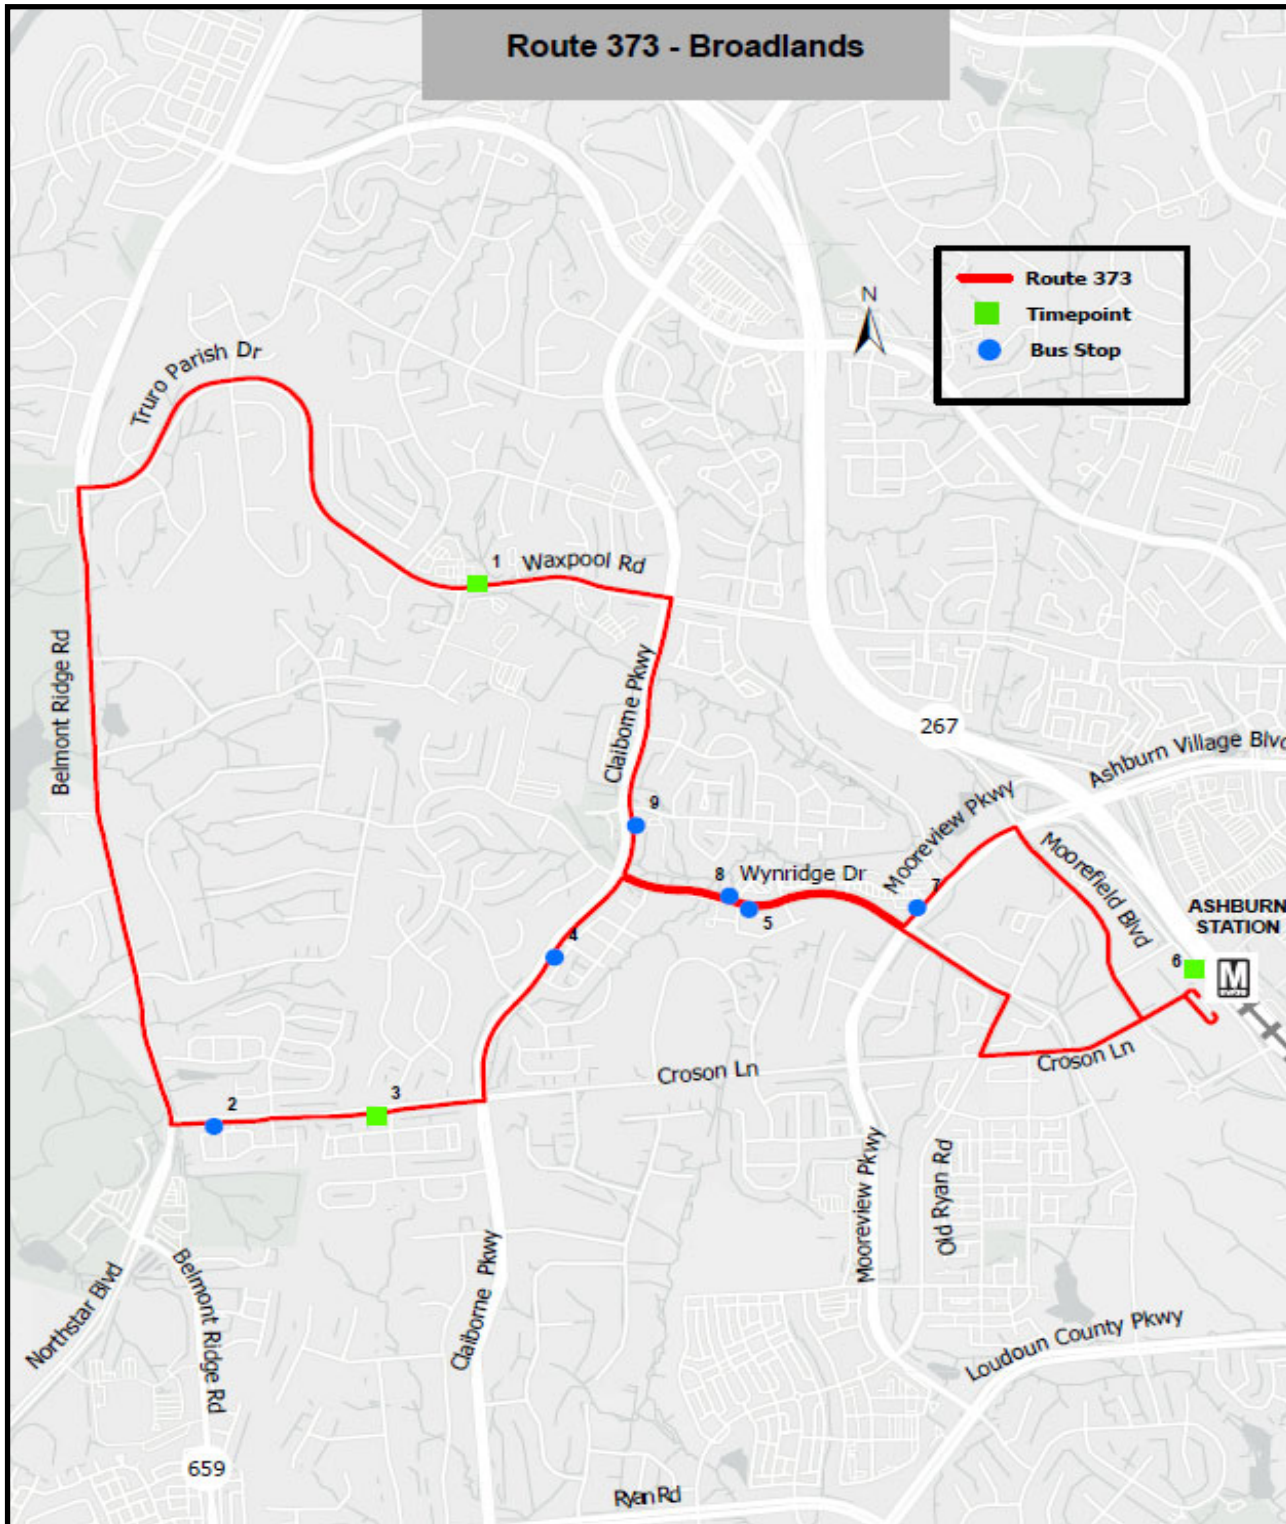

## Route 373 - Broadlands

### Ashburn Metro Station South Side Kiss & Ride

Weekday service only

For fares and important information about the bus system, visit [loudoun.gov/riderinformation](http://loudoun.gov/riderinformation).

# 373 Broadlands/Ashburn Metro Station

<b>Depart Waxpool &amp; Truro Parish Drive</b>	<b>Croson Lane &amp; Lonsdale Drive</b>	<b>Arrive Ashburn Metro Station Southside Kiss &amp; Ride</b>	<b>Depart Ashburn Metro Station Southside Kiss &amp; Ride</b>	<b>Arrive Waxpool &amp; Truro Parish Drive</b>
				
1 	3 	6 	6 	1 

BUS STOP NUMBER/BUS STOP NAME	
T R A V E L	1. Waxpool Rd @ Truro Parish Dr 
	2. Croson Ln @ Rosecrest Ter
	3. Croson Ln @ Lonsdale Dr 
D I R E C T I O N  ↓	4. Claiborne Pkwy @ Marburg Ter
	5. Wynridge Dr @ Stillwater Ter
	6. Ashburn Metro Station—South Kiss & Ride 
	7. Mooreview Pkwy @ Southern Walk Plaza
	8. Wynridge Dr @ Southern Walk Plaza
	9. Claiborne Pkwy @ Village Dr
	1. Waxpool Rd @ Truro Parish Dr 
	 Timepoint
	Buses stop at all locations listed above.