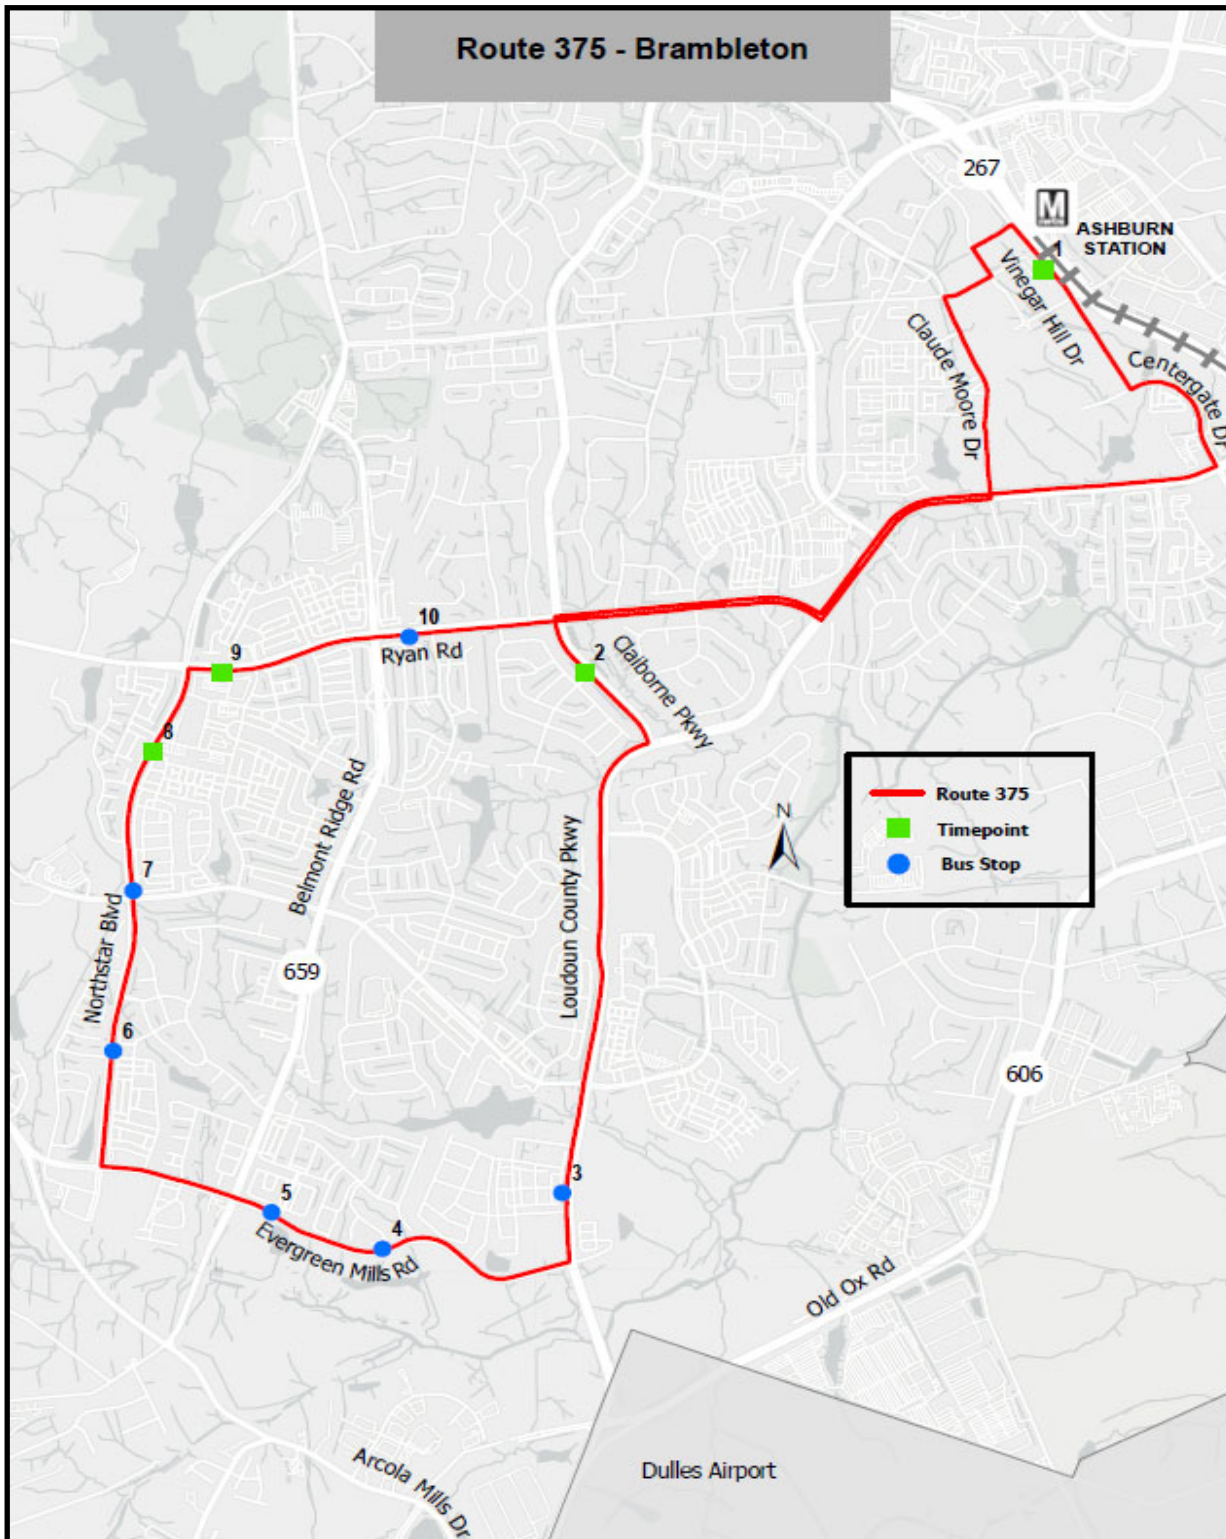

Route 375 - Brambleton

375

Effective May 1, 2023

Brambleton

Ashburn Metro Station South Bus Bay N

With stops at:

- Zion Chapel Drive
- Evergreen Mills Road
- Northstar Blvd
- Brambleton Town Center

Weekday Service

375 Brambleton/Ashburn Metro Station

Depart Ashburn Metro Station South Bus Bay N  1	Claiborne Parkway & Zion Chapel Drive 2	Northstar Blvd & Soave Drive 8	Ryan Road @ Brambleton Town Center 9	Arrive Ashburn Metro Station South Bus Bay N  1
---	--	-----------------------------------	---	---

BUS STOPS	
1.	Ashburn Metro Station 
2.	Claiborne Pkwy @ Zion Chapel Dr 
3.	Loudoun County Pkwy @ Firefly Sonata Ter
4.	Evergreen Mills Rd @ Richland Grove Dr
5.	Evergreen Mills Rd @ Marietta Pkwy
6.	Northstar Blvd @ Epperson Sq
7.	Northstar Blvd @ Creighton Rd
8.	Northstar Blvd @ Soave Dr 
9.	Ryan Rd @ Brambleton Town Center 
10.	Ryan Rd @ Legacy Park Dr
1.	Ashburn Metro Station 
 Timepoint	
Buses stop at all locations listed above.	