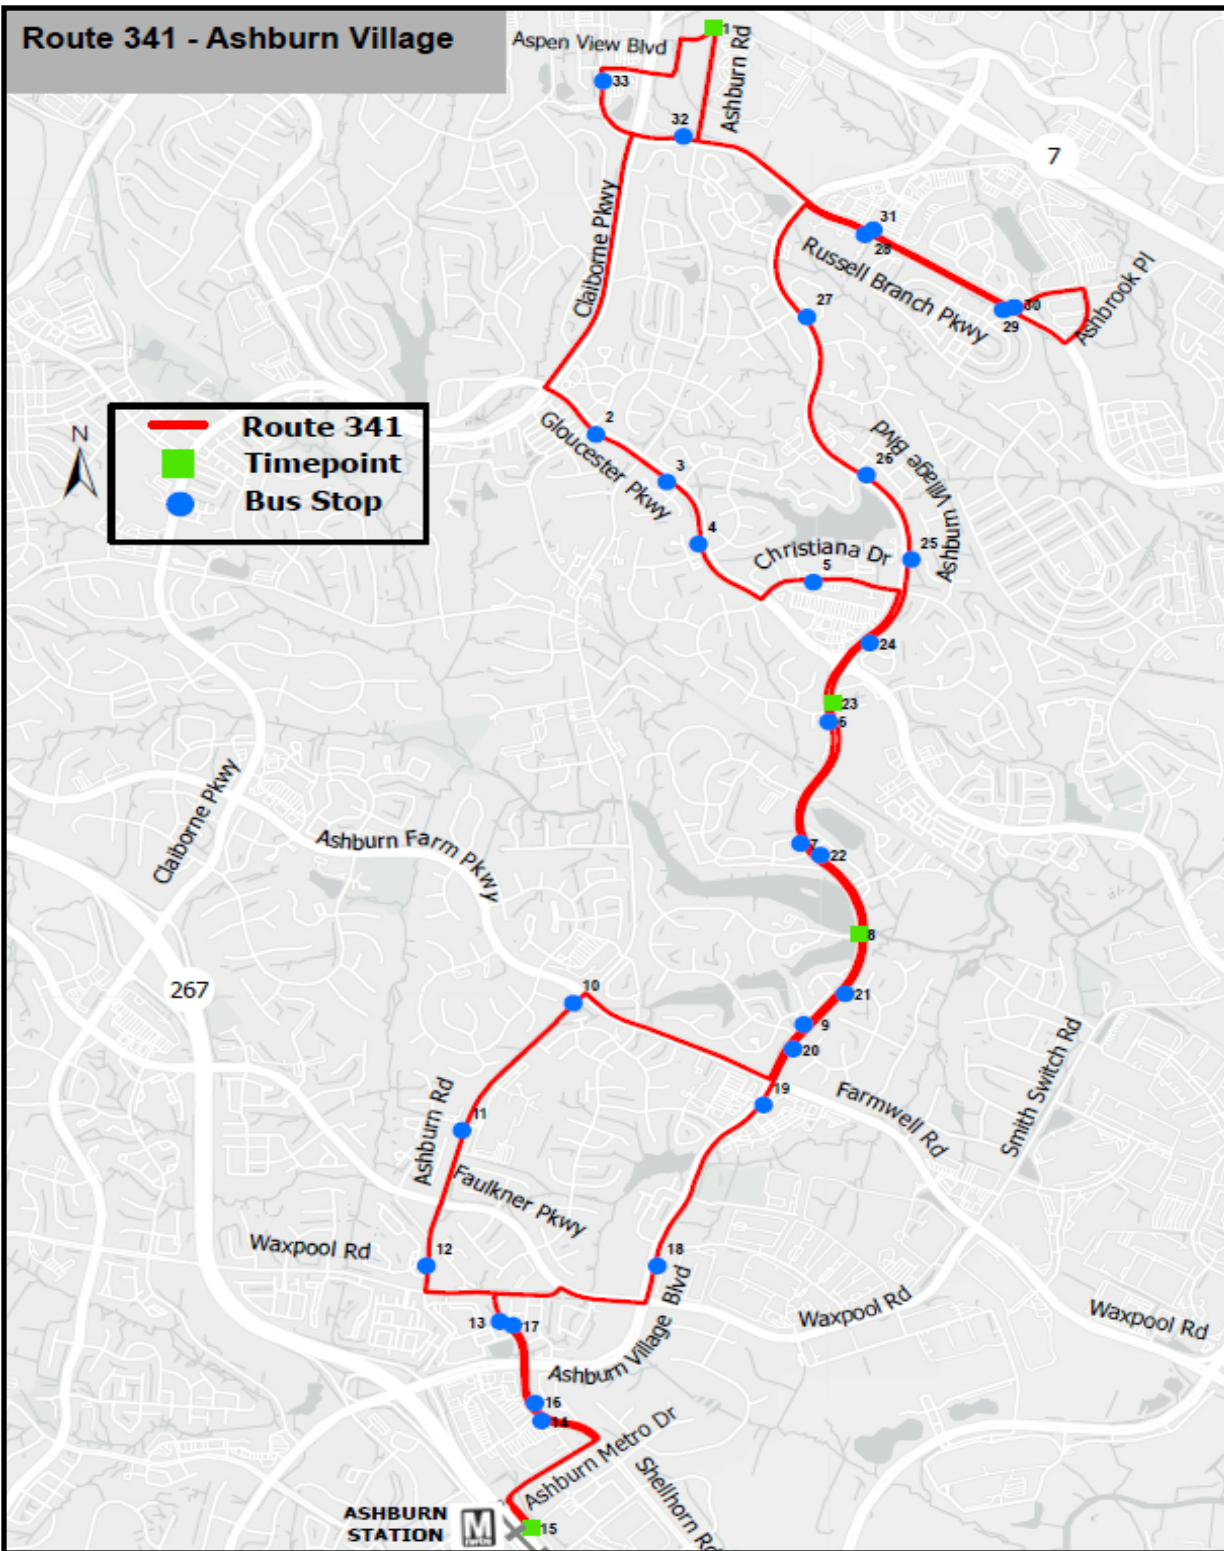

## Route 341 - Ashburn Village

## Ashburn Village

## NUMERO DE PARADA DE AUTOBUS/ NOMBRE DE PARADA DE AUTOBUS

T	1. Ashburn Rd @ Ashburn Chase Apartment
R	2. Gloucester Pkwy @ Deerview Dr
A	3. Gloucester Pkwy @ Amity Pl
V	4. Gloucester Pkwy @ Grottoes Dr
E	5. Christiana Dr @ Cornstalk Ter
L	6. Ashburn Village Blvd @ Tavern Dr
D	7. Ashburn Village Blvd @ Bruceton Mills Circle
I	8. Ashburn Village Blvd @ Cheltenham Circle Norte
R	9. Ashburn Village Blvd @ Cheltenham Circle Sur
E	10. Ashburn Rd @ Farmwell Rd/Ashburn Farm Pkwy
C	11. Ashburn Rd @ Suzanne Hope Way
T	12. Ashburn Rd @ Epsom Ter
I	13. Shellhorn Rd @ High Rock Ter
O	14. Shellhorn Rd @ Greenway Corporate Dr
N	15. Estación de Metro Ashburn
	16. Shellhorn Rd @ Blossom Hill Ter
	17. Shelltorn Rd @ Ryan Park Ter
	18. Ashburn Village Blvd @ Red Rum Dr
	19. Ashburn Village Blvd @ Farmwell Rd
	20. Ashburn Village Blvd @ Fultonham Circle Sur
	21. Ashburn Village Blvd @ Fultonham Circle Norte
	22. Ashburn Village Blvd @ Mossy Glenn Ter
	23. Ashburn Village Blvd @ Mistletoe Ter
	24. Ashburn Village Blvd @ Apollo Ter
	25. Ashburn Village Blvd @ Pavilion Pkwy
	26. Ashburn Village Blvd @ Quiet Walk Ter
	27. Ashburn Village Blvd @ Gala Circle
	28. Russell Branch Pkwy cerca de Waltonwood
	29. Russell Branch Pkwy @ Lumbee Way
	30. Russell Branch Pkwy @ Atwater Dr
	31. Russell Branch Pkwy @ Ashbrook Marketplace Plaza
	32. Russell Branch Pkwy @ Ashburn Rd
	33. Russell Branch Pkwy @ Aspen View Blvd
	<b>Tiempo de Espera</b>
	Los autobuses paran en todas las estaciones listadas antes.